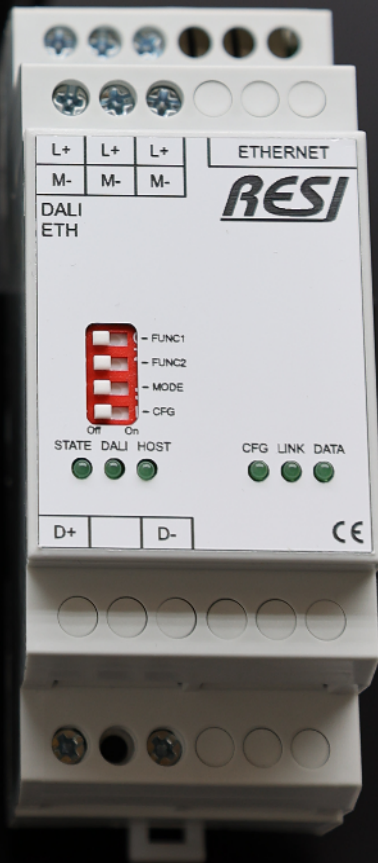

LICHT IST LEBEN.
LEBEN IST LICHT.