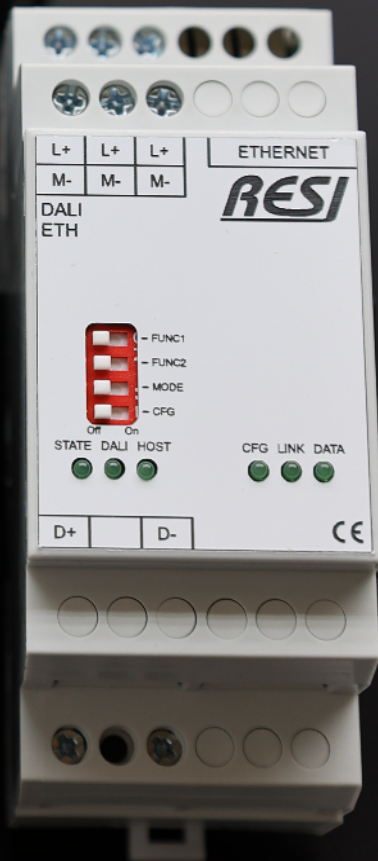

LIGHT IS LIFE.
LIFE IS LIGHT.